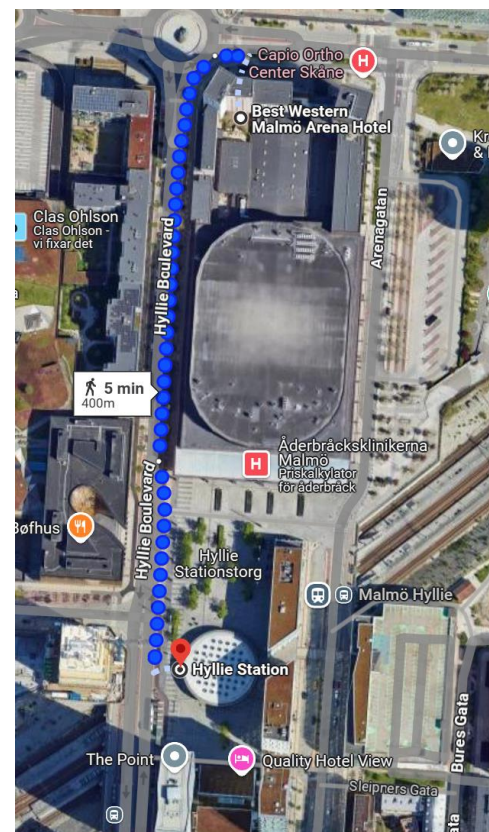

Walking from Malmö Hyllie station to Arena Hotel

The first stop after Copenhagen Airport is Malmö *Hyllie Station*. Take the escalator up, cross the square *Hyllie Stationstorg* and follow the *Hyllie Boulevard* north one block and you will find the entrance to *Best Western Malmö Arena Hotel* around the corner. The registration opens at 14.00 on November 15th.

The afternoon session will be held at a different hotel - Quality Hotel View (in the bottom of the picture to the right).